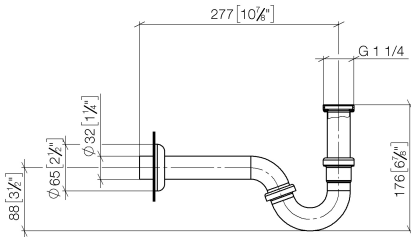

Siphon for bidet 1 1/4" - Matte White

SERIES-VARIOUS

10 050 970 Product version from 10/1/2023

- rosette Ø 65 mm

	Matte White	10 050 970-10
	Chrome	10 050 970-00
	Brushed Platinum	10 050 970-06
	Platinum	10 050 970-08
	Durabrand (23kt Gold)	10 050 970-09
	Dark Chrome	10 050 970-19
	Light Gold	10 050 970-26
	Brushed Light Gold	10 050 970-27
	Brushed Durabrand (23kt Gold)	10 050 970-28
	Matte Black	10 050 970-33
	Brushed Bronze	10 050 970-42
	Brushed Champagne (22kt Gold)	10 050 970-46
	Champagne (22kt Gold)	10 050 970-47
	Brushed Chrome	10 050 970-93
	Brushed Dark Platinum	10 050 970-99

Siphon for bidet 1 1/4" - Matte White

SERIES-VARIOUS

10 050 970 Product version from 10/1/2023

mm [inches]

10 050 970 Product version from 10/1/2023

Parts for other finishes can be found here: [Chrome](#)

Spare parts list

No.	Item Number	Name	Quantity used	Delivery time
	6 09 28 23 029-10	pipe	1.00	60
	3 09 23 30 021-10	nut	3.00	60
	1 09 14 05 018 90	seal	2.00	2
	4 09 14 20 006 90	seal	1.00	2
	2 09 28 23 011-10	pipe	1.00	60
	8 09 27 01 013-10	rosette	1.00	60
	7 09 28 23 013-10	pipe	1.00	60
	5 09 14 05 027 90	seal	1.00	2