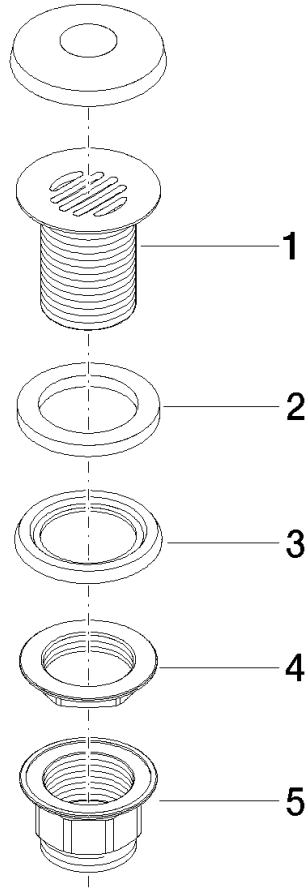

Grated waste 1 1/4" - Dark Chrome

IMO

10 110 970

Fits: IMO, LULU, MADISON, MEM, TARA,
CL.1, LISSÉ, VAIA, META, CYO

	Dark Chrome	10 110 970-19
	Chrome	10 110 970-00
	Brushed Platinum	10 110 970-06
	Platinum	10 110 970-08
	Durabronze (23kt Gold)	10 110 970-09
	Light Gold	10 110 970-26
	Brushed Light Gold	10 110 970-27
	Brushed Durabronze (23kt Gold)	10 110 970-28
	Matte Black	10 110 970-33
	Brushed Bronze	10 110 970-42
	Brushed Champagne (22kt Gold)	10 110 970-46
	Champagne (22kt Gold)	10 110 970-47
	Brushed Chrome	10 110 970-93
	Brushed Dark Platinum	10 110 970-99

Grated waste 1 1/4" - Dark Chrome

IMO

10 110 970

Only suitable for sinks without an overflow.

10 110 970

10 110 970

Parts for other
finishes can be found
here: [Chrome](#)

Grated waste 1 1/4" - Dark Chrome