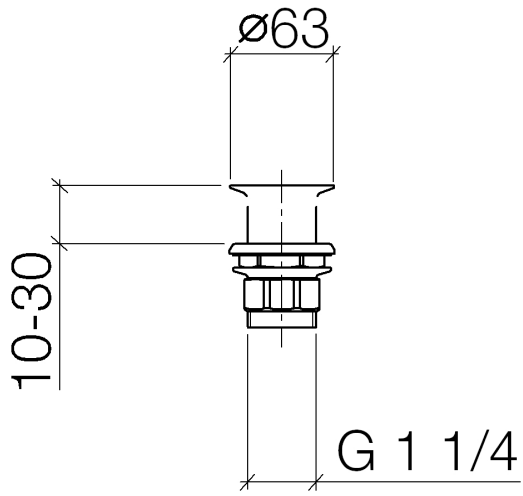

Grated waste 1 1/4" - Dark Chrome

IMO

10 110 970

Fits: IMO, LULU, MADISON, MEM, TARA,
CL.1, LISSÉ, VAIA, META, CYO

	Dark Chrome	10 110 970-19
	Chrome	10 110 970-00
	Brushed Platinum	10 110 970-06
	Platinum	10 110 970-08
	Durabronze (23kt Gold)	10 110 970-09
	Light Gold	10 110 970-26
	Brushed Light Gold	10 110 970-27
	Brushed Durabronze (23kt Gold)	10 110 970-28
	Matte Black	10 110 970-33
	Brushed Bronze	10 110 970-42
	Brushed Champagne (22kt Gold)	10 110 970-46
	Champagne (22kt Gold)	10 110 970-47
	Brushed Chrome	10 110 970-93
	Brushed Dark Platinum	10 110 970-99

Grated waste 1 1/4" - Dark Chrome

IMO

10 110 970

Only suitable for sinks without an overflow.

10 110 970

10 110 970

Parts for other
finishes can be found
here: [Chrome](#)

Grated waste 1 1/4" - Dark Chrome