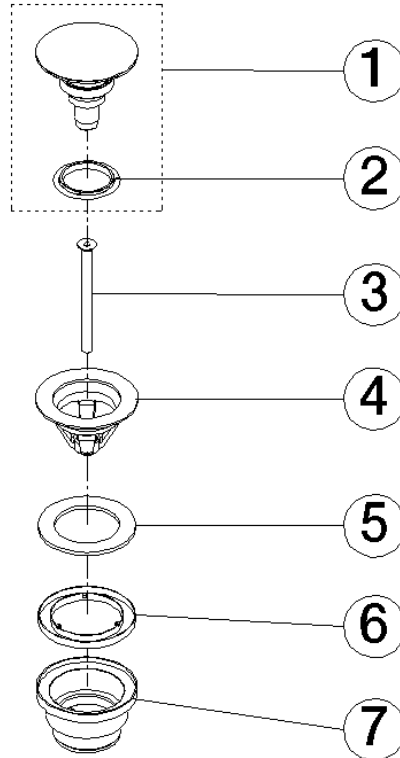

10 125 970 Product version from 10/1/2023

	Chrome	10 125 970-00
	Brushed Platinum	10 125 970-06
	Platinum	10 125 970-08
	Durabress (23kt Gold)	10 125 970-09
	Dark Chrome	10 125 970-19
	Light Gold	10 125 970-26
	Brushed Light Gold	10 125 970-27
	Brushed Durabress (23kt Gold)	10 125 970-28
	Matte Black	10 125 970-33
	Platinum / Brushed Platinum	10 125 970-36
	Durabress / Brushed Durabress (23kt Gold)	10 125 970-38
	Brushed Bronze	10 125 970-42
	Brushed Champagne (22kt Gold)	10 125 970-46
	Champagne (22kt Gold)	10 125 970-47
	Brushed Chrome	10 125 970-93
	Brushed Dark Platinum	10 125 970-99

Basin Waste with push fastening 1 1/4" - Chrome

SERIES-VARIOUS

10 125 970 Product version from 10/1/2023

Only suitable for basins with an overflow.

10 125 970 Product version from 10/1/2023

mm [inches]

10 125 970 Product version from 10/1/2023

Parts for other finishes can be found here: Brushed Platinum

Spare parts list

No.	Item Number	Name	Quantity used	Delivery time
1	04 31 20 096 00-00	plug	1.00	10
7	09 11 10 156-00	connection	1.00	-
Spare part can no longer be ordered, please order the replacement item				
6	09 14 03 153 90	seal	1.00	2
5	09 14 05 061 90	seal	1.00	2
3	09 30 30 179 90	screw	1.00	2
4	09 11 01 038-00	cup	1.00	10
2	90 14 03 152 00 90	seal	1.00	2