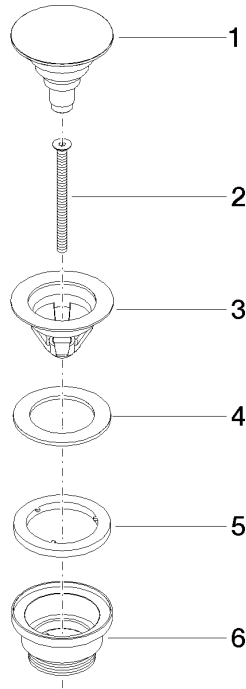

Basin Waste with push fastening 1 1/4" - Platinum

IMO

10 125 970

Fits: IMO, LULU, MADISON, MEM, TARA,
CL.1, LISSÉ, VAIA, META, CYO

	Platinum	10 125 970-08
	Chrome	10 125 970-00
	Brushed Platinum	10 125 970-06
	Durabress (23kt Gold)	10 125 970-09
	Dark Chrome	10 125 970-19
	Light Gold	10 125 970-26
	Brushed Light Gold	10 125 970-27
	Brushed Durabress (23kt Gold)	10 125 970-28
	Matte Black	10 125 970-33
	Platinum / Brushed Platinum	10 125 970-36
	Durabress / Brushed Durabress (23kt Gold)	10 125 970-38
	Brushed Bronze	10 125 970-42
	Brushed Champagne (22kt Gold)	10 125 970-46
	Champagne (22kt Gold)	10 125 970-47
	Brushed Chrome	10 125 970-93
	Brushed Dark Platinum	10 125 970-99

Basin Waste with push fastening 1 1/4" - Platinum

IMO

10 125 970

Only suitable for basins with an overflow.

10 125 970

mm [inches]

10 125 970

Parts for other finishes can be found here: [Chrome](#)

Spare parts list

No.	Item Number	Name	Quantity used	Delivery time
1	04 31 20 096 00-08	plug	1	-
Spare part can no longer be ordered, please order the replacement item				
2	09 30 30 179 90	screw	1	2
3	09 11 01 038-08	cup	1	40
4	09 14 05 061 90	seal	1	2
5	09 14 03 153 90	seal	1	2
6	09 11 10 156-08	connection	1	60