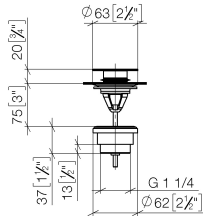

Basin Waste with push fastening 1 1/4" - Platinum

IMO

10 125 970

Fits: IMO, LULU, MADISON, MEM, TARA,
CL.1, LISSÉ, VAIA, META, CYO

	Platinum	10 125 970-08
	Chrome	10 125 970-00
	Brushed Platinum	10 125 970-06
	Durabress (23kt Gold)	10 125 970-09
	Dark Chrome	10 125 970-19
	Light Gold	10 125 970-26
	Brushed Light Gold	10 125 970-27
	Brushed Durabress (23kt Gold)	10 125 970-28
	Matte Black	10 125 970-33
	Platinum / Brushed Platinum	10 125 970-36
	Durabress / Brushed Durabress (23kt Gold)	10 125 970-38
	Brushed Bronze	10 125 970-42
	Brushed Champagne (22kt Gold)	10 125 970-46
	Champagne (22kt Gold)	10 125 970-47
	Brushed Chrome	10 125 970-93
	Brushed Dark Platinum	10 125 970-99

Basin Waste with push fastening 1 1/4" - Platinum

IMO

10 125 970

Only suitable for basins with an overflow.

10 125 970

mm [inches]

10 125 970

Parts for other finishes can be found here: [Chrome](#)

Spare parts list

No.	Item Number	Name	Quantity used	Delivery time
1	04 31 20 096 00-08	plug	1	-
Spare part can no longer be ordered, please order the replacement item				
2	09 30 30 179 90	screw	1	2
3	09 11 01 038-08	cup	1	40
4	09 14 05 061 90	seal	1	2
5	09 14 03 153 90	seal	1	2
6	09 11 10 156-08	connection	1	60