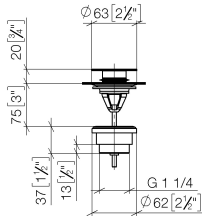

**Basin Waste with push fastening 1 1/4" - Brushed Durabross (23kt Gold)**

IMO

10 125 970

Fits: IMO, LULU, MADISON, MEM, TARA,  
CL.1, LISSÉ, VAIA, META, CYO

	Brushed Durabross (23kt Gold)	10 125 970-28
	Chrome	10 125 970-00
	Brushed Platinum	10 125 970-06
	Platinum	10 125 970-08
	Durabross (23kt Gold)	10 125 970-09
	Dark Chrome	10 125 970-19
	Light Gold	10 125 970-26
	Brushed Light Gold	10 125 970-27
	Matte Black	10 125 970-33
	Platinum / Brushed Platinum	10 125 970-36
	Durabross / Brushed Durabross (23kt Gold)	10 125 970-38
	Brushed Bronze	10 125 970-42
	Brushed Champagne (22kt Gold)	10 125 970-46
	Champagne (22kt Gold)	10 125 970-47
	Brushed Chrome	10 125 970-93
	Brushed Dark Platinum	10 125 970-99

## Basin Waste with push fastening 1 1/4" - Brushed Durabronz (23kt Gold)

---

IMO

10 125 970

Only suitable for basins with an overflow.

10 125 970

mm [inches]

10 125 970

### Spare parts list

No.	Item Number	Name	Quantity used	Delivery time
1	04 31 20 096 00-28	plug	1	20
2	09 30 30 179 90	screw	1	2
3	09 11 01 038-28	cup	1	20
4	09 14 05 061 90	seal	1	2
5	09 14 03 153 90	seal	1	2
6	09 11 10 156-28	connection	1	20