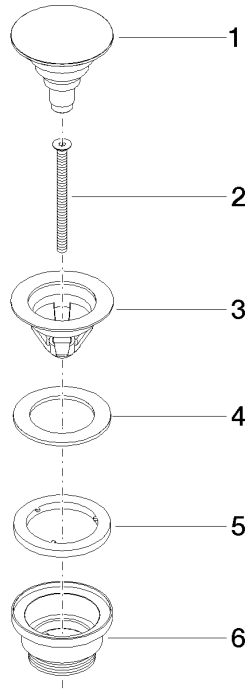

**Basin Waste with push fastening 1 1/4" - Brushed Durabross (23kt Gold)**

IMO

10 125 970

Fits: IMO, LULU, MADISON, MEM, TARA,  
CL.1, LISSÉ, VAIA, META, CYO

	Brushed Durabross (23kt Gold)	10 125 970-28
	Chrome	10 125 970-00
	Brushed Platinum	10 125 970-06
	Platinum	10 125 970-08
	Durabross (23kt Gold)	10 125 970-09
	Dark Chrome	10 125 970-19
	Light Gold	10 125 970-26
	Brushed Light Gold	10 125 970-27
	Matte Black	10 125 970-33
	Platinum / Brushed Platinum	10 125 970-36
	Durabross / Brushed Durabross (23kt Gold)	10 125 970-38
	Brushed Bronze	10 125 970-42
	Brushed Champagne (22kt Gold)	10 125 970-46
	Champagne (22kt Gold)	10 125 970-47
	Brushed Chrome	10 125 970-93
	Brushed Dark Platinum	10 125 970-99

## Basin Waste with push fastening 1 1/4" - Brushed Durabronz (23kt Gold)

---

IMO

10 125 970

Only suitable for basins with an overflow.

10 125 970

mm [inches]

10 125 970

### Spare parts list

No.	Item Number	Name	Quantity used	Delivery time
1	04 31 20 096 00-28	plug	1	20
2	09 30 30 179 90	screw	1	2
3	09 11 01 038-28	cup	1	20
4	09 14 05 061 90	seal	1	2
5	09 14 03 153 90	seal	1	2
6	09 11 10 156-28	connection	1	20