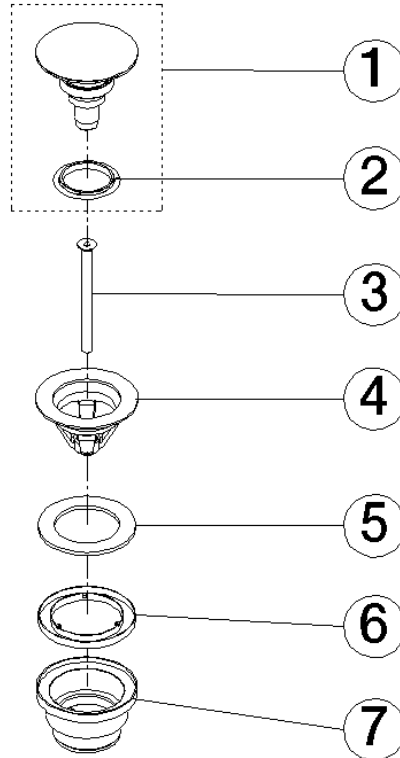

10 125 970 Product version from 10/1/2023

	Matte Black	10 125 970-33
	Chrome	10 125 970-00
	Brushed Platinum	10 125 970-06
	Platinum	10 125 970-08
	Durabress (23kt Gold)	10 125 970-09
	Dark Chrome	10 125 970-19
	Light Gold	10 125 970-26
	Brushed Light Gold	10 125 970-27
	Brushed Durabress (23kt Gold)	10 125 970-28
	Platinum / Brushed Platinum	10 125 970-36
	Durabress / Brushed Durabress (23kt Gold)	10 125 970-38
	Brushed Bronze	10 125 970-42
	Brushed Champagne (22kt Gold)	10 125 970-46
	Champagne (22kt Gold)	10 125 970-47
	Brushed Chrome	10 125 970-93
	Brushed Dark Platinum	10 125 970-99

## Basin Waste with push fastening 1 1/4" - Matte Black

SERIES-VARIOUS

10 125 970 Product version from 10/1/2023

Only suitable for basins with an overflow.

10 125 970 Product version from 10/1/2023

mm [inches]

### Spare parts list

No.	Item Number	Name	Quantity used	Delivery time
1	04 31 20 096 00-33	plug	1.00	30
3	09 30 30 179 90	screw	1.00	2
2	90 14 03 152 00 90	seal	1.00	2
6	09 14 03 153 90	seal	1.00	2
4	09 11 01 038-33	cup	1.00	30
5	09 14 05 061 90	seal	1.00	2
7	09 11 10 156-33	connection	1.00	60