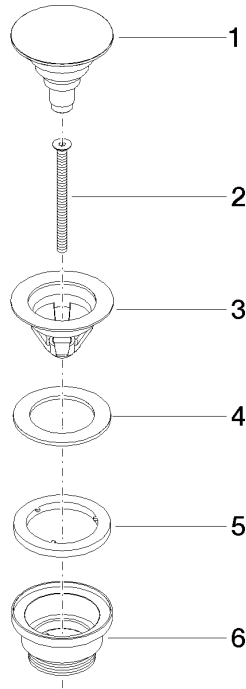

**Basin Waste with push fastening 1 1/4" - Brushed Chrome**

IMO

10 125 970

Fits: IMO, LULU, MADISON, MEM, TARA,  
CL.1, LISSÉ, VAIA, META, CYO

	Brushed Chrome	10 125 970-93
	Chrome	10 125 970-00
	Brushed Platinum	10 125 970-06
	Platinum	10 125 970-08
	Durabronze (23kt Gold)	10 125 970-09
	Dark Chrome	10 125 970-19
	Light Gold	10 125 970-26
	Brushed Light Gold	10 125 970-27
	Brushed Durabronze (23kt Gold)	10 125 970-28
	Matte Black	10 125 970-33
	Platinum / Brushed Platinum	10 125 970-36
	Durabronze / Brushed Durabronze (23kt Gold)	10 125 970-38
	Brushed Bronze	10 125 970-42
	Brushed Champagne (22kt Gold)	10 125 970-46
	Champagne (22kt Gold)	10 125 970-47
	Brushed Dark Platinum	10 125 970-99

## Basin Waste with push fastening 1 1/4" - Brushed Chrome

---

IMO

10 125 970

Only suitable for basins with an overflow.

10 125 970

mm [inches]

10 125 970

### Spare parts list

No.	Item Number	Name	Quantity used	Delivery time
1	04 31 20 096 00-93	plug	1	-
Spare part can no longer be ordered, please order the replacement item				
2	09 30 30 179 90	screw	1	2
3	09 11 01 038-93	cup	1	20
4	09 14 05 061 90	seal	1	2
5	09 14 03 153 90	seal	1	2
6	09 11 10 156-93	connection	1	20