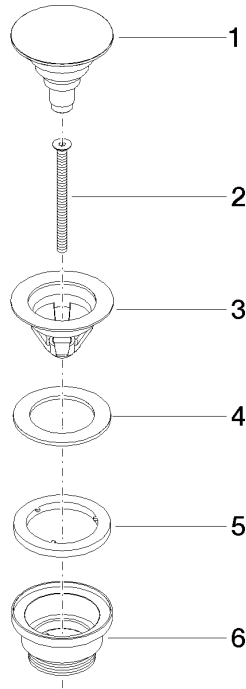

Basin Waste with push fastening 1 1/4" - Brushed Dark Platinum

IMO

10 125 970

Fits: IMO, LULU, MADISON, MEM, TARA,
CL.1, LISSÉ, VAIA, META, CYO

	Brushed Dark Platinum	10 125 970-99
	Chrome	10 125 970-00
	Brushed Platinum	10 125 970-06
	Platinum	10 125 970-08
	Durabress (23kt Gold)	10 125 970-09
	Dark Chrome	10 125 970-19
	Light Gold	10 125 970-26
	Brushed Light Gold	10 125 970-27
	Brushed Durabress (23kt Gold)	10 125 970-28
	Matte Black	10 125 970-33
	Platinum / Brushed Platinum	10 125 970-36
	Durabress / Brushed Durabress (23kt Gold)	10 125 970-38
	Brushed Bronze	10 125 970-42
	Brushed Champagne (22kt Gold)	10 125 970-46
	Champagne (22kt Gold)	10 125 970-47
	Brushed Chrome	10 125 970-93

Basin Waste with push fastening 1 1/4" - Brushed Dark Platinum

IMO

10 125 970

Only suitable for basins with an overflow.

10 125 970

mm [inches]

10 125 970

Parts for other finishes can be found here: [Chrome](#)

Spare parts list

No.	Item Number	Name	Quantity used	Delivery time
1	04 31 20 096 00-99	plug	1	30
2	09 30 30 179 90	screw	1	2
3	09 11 01 038-99	cup	1	30
4	09 14 05 061 90	seal	1	2
5	09 14 03 153 90	seal	1	2
6	09 11 10 156-99	connection	1	30