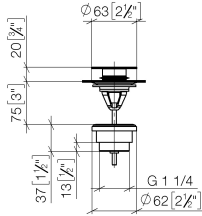

Basin Waste with push fastening 1 1/4" - Brushed Dark Platinum

IMO

10 125 970

Fits: IMO, LULU, MADISON, MEM, TARA,
CL.1, LISSÉ, VAIA, META, CYO

	Brushed Dark Platinum	10 125 970-99
	Chrome	10 125 970-00
	Brushed Platinum	10 125 970-06
	Platinum	10 125 970-08
	Durabress (23kt Gold)	10 125 970-09
	Dark Chrome	10 125 970-19
	Light Gold	10 125 970-26
	Brushed Light Gold	10 125 970-27
	Brushed Durabress (23kt Gold)	10 125 970-28
	Matte Black	10 125 970-33
	Platinum / Brushed Platinum	10 125 970-36
	Durabress / Brushed Durabress (23kt Gold)	10 125 970-38
	Brushed Bronze	10 125 970-42
	Brushed Champagne (22kt Gold)	10 125 970-46
	Champagne (22kt Gold)	10 125 970-47
	Brushed Chrome	10 125 970-93

Basin Waste with push fastening 1 1/4" - Brushed Dark Platinum

IMO

10 125 970

Only suitable for basins with an overflow.

10 125 970

mm [inches]

10 125 970

Parts for other finishes can be found here: [Chrome](#)

Spare parts list

No.	Item Number	Name	Quantity used	Delivery time
1	04 31 20 096 00-99	plug	1	30
2	09 30 30 179 90	screw	1	2
3	09 11 01 038-99	cup	1	30
4	09 14 05 061 90	seal	1	2
5	09 14 03 153 90	seal	1	2
6	09 11 10 156-99	connection	1	30