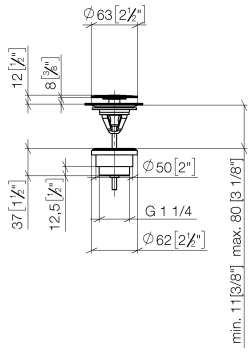

**Basin Waste without press-closing 1 1/4" - Champagne (22kt Gold)**

IMO

10 126 970

Fits: IMO, LULU, MADISON, MEM, TARA,  
CL.1, LISSÉ, VAIA, META, CYO

	Champagne (22kt Gold)	10 126 970-47
	Chrome	10 126 970-00
	Brushed Platinum	10 126 970-06
	Platinum	10 126 970-08
	Durabrand (23kt Gold)	10 126 970-09
	Dark Chrome	10 126 970-19
	Light Gold	10 126 970-26
	Brushed Light Gold	10 126 970-27
	Brushed Durabrand (23kt Gold)	10 126 970-28
	Matte Black	10 126 970-33
	Brushed Bronze	10 126 970-42
	Brushed Champagne (22kt Gold)	10 126 970-46
	Brushed Chrome	10 126 970-93
	Brushed Dark Platinum	10 126 970-99

## Basin Waste without press-closing 1 1/4" - Champagne (22kt Gold)

---

IMO

10 126 970

Only suitable for sinks without an overflow.

10 126 970

mm [inches]

10 126 970

Parts for other  
finishes can be found  
here: [Chrome](#)

Basin Waste without press-closing 1 1/4" - Champagne (22kt Gold)

IMO

10 126 970