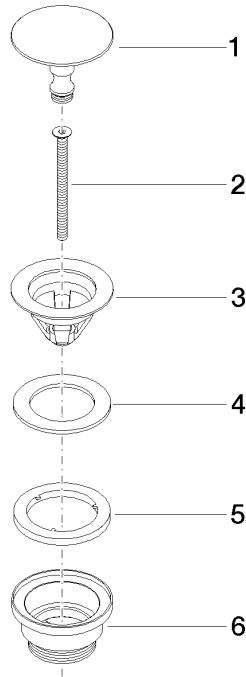

**Basin Waste without press-closing 1 1/4" - Champagne (22kt Gold)**

IMO

10 126 970

Fits: IMO, LULU, MADISON, MEM, TARA,  
CL.1, LISSÉ, VAIA, META, CYO

	Champagne (22kt Gold)	10 126 970-47
	Chrome	10 126 970-00
	Brushed Platinum	10 126 970-06
	Platinum	10 126 970-08
	Durabrand (23kt Gold)	10 126 970-09
	Dark Chrome	10 126 970-19
	Light Gold	10 126 970-26
	Brushed Light Gold	10 126 970-27
	Brushed Durabrand (23kt Gold)	10 126 970-28
	Matte Black	10 126 970-33
	Brushed Bronze	10 126 970-42
	Brushed Champagne (22kt Gold)	10 126 970-46
	Brushed Chrome	10 126 970-93
	Brushed Dark Platinum	10 126 970-99

## Basin Waste without press-closing 1 1/4" - Champagne (22kt Gold)

---

IMO

10 126 970

Only suitable for sinks without an overflow.

10 126 970

mm [inches]

10 126 970

Parts for other  
finishes can be found  
here: [Chrome](#)

Basin Waste without press-closing 1 1/4" - Champagne (22kt Gold)

IMO

10 126 970

## Spare parts list