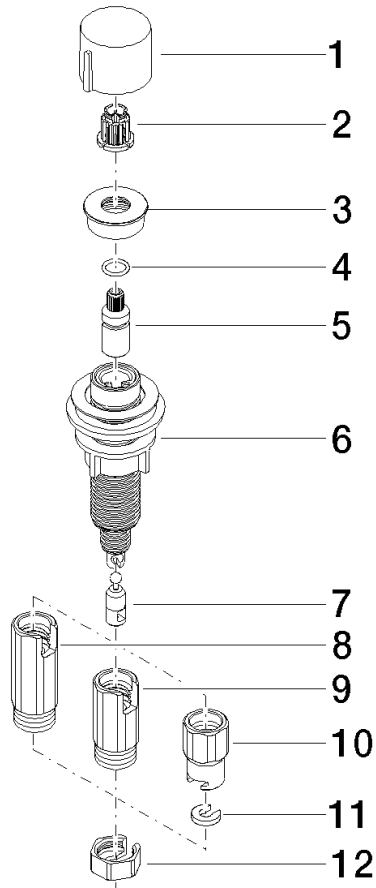

Strainer waste with control handle - Brushed Chrome

ELIO

10 712 970

- control for single basin
- including adapter for Bowden cable

Fits ELIO, ENO, MEM, META SQUARE, SYNC and TARA ULTRA

Fits: ELIO, MEM, ENO, SYNC, TARA ULTRA, META SQUARE

	Brushed Chrome	10 712 970-93
	Chrome	10 712 970-00
	Brushed Platinum	10 712 970-06
	Platinum	10 712 970-08
	Durabrand (23kt Gold)	10 712 970-09
	Dark Chrome	10 712 970-19
	Brushed Durabrand (23kt Gold)	10 712 970-28
	Matte Black	10 712 970-33
	Brushed Champagne (22kt Gold)	10 712 970-46
	Champagne (22kt Gold)	10 712 970-47
	Brushed Dark Platinum	10 712 970-99

10 712 970

mm [inches]

10 712 970

Parts for other finishes can be found here: [Chrome](#)

Strainer waste with control handle - Brushed Chrome

ELIO

10 712 970

Spare parts list

No.	Item Number	Name	Quantity used	Delivery time
	09 20 97 030-93	handle	12	60