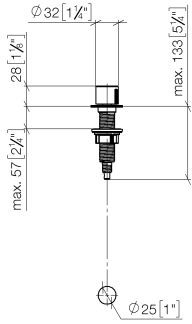

Strainer waste with control handle - Brushed Chrome

ELIO

10 712 970

- control for single basin
- including adapter for Bowden cable

Fits ELIO, ENO, MEM, META SQUARE, SYNC and TARA ULTRA

Fits: ELIO, MEM, ENO, SYNC, TARA ULTRA, META SQUARE

	Brushed Chrome	10 712 970-93
	Chrome	10 712 970-00
	Brushed Platinum	10 712 970-06
	Platinum	10 712 970-08
	Durabrand (23kt Gold)	10 712 970-09
	Dark Chrome	10 712 970-19
	Brushed Durabrand (23kt Gold)	10 712 970-28
	Matte Black	10 712 970-33
	Brushed Champagne (22kt Gold)	10 712 970-46
	Champagne (22kt Gold)	10 712 970-47
	Brushed Dark Platinum	10 712 970-99

10 712 970

mm [inches]

10 712 970

Parts for other finishes can be found here: [Chrome](#)

Strainer waste with control handle - Brushed Chrome

ELIO

10 712 970

Spare parts list