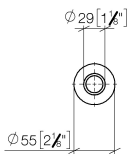

10 713 809

mm [inches]

10 713 809

Parts for other finishes can be found here: [Chrome](#)

### Spare parts list

No.	Item Number	Name	Quantity used	Delivery time
1	09 28 10 141 90	sleeve	1	2
2	90 27 80 034 00-06	rosette	1	-
Spare part can no longer be ordered, please order the replacement item				
3	09 14 10 507 90	seal	1	2
4	90 21 33 052 00-06	Pushbutton	1	-
Spare part can no longer be ordered, please order the replacement item				
5	09 14 10 015 90	seal	1	2
6	90 24 01 033 00 90	ring	1	2
7	09 14 10 210 90	seal	1	2
8	04 30 01 186 00 90	sleeve	1	2