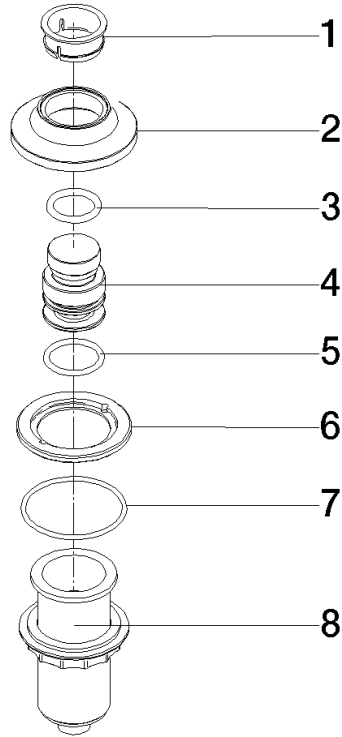

For more information go to www.insinkerator.com

	Platinum	10 713 809-08
	Chrome	10 713 809-00
	Brushed Platinum	10 713 809-06
	Durabrace (23kt Gold)	10 713 809-09
	Dark Chrome	10 713 809-19
	Brushed Durabrace (23kt Gold)	10 713 809-28
	Matte Black	10 713 809-33
	Brushed Champagne (22kt Gold)	10 713 809-46
	Champagne (22kt Gold)	10 713 809-47
	Brushed Chrome	10 713 809-93
	Brushed Dark Platinum	10 713 809-99

10 713 809

mm [inches]

10 713 809

Parts for other finishes can be found here: [Chrome](#)

Spare parts list

No.	Item Number	Name	Quantity used	Delivery time
1	09 28 10 141 90	sleeve	1	2
2	90 27 80 034 00-08	rosette	1	-
Spare part can no longer be ordered, please order the replacement item				
3	09 14 10 507 90	seal	1	2
4	90 21 33 052 00-08	Pushbutton	1	-
Spare part can no longer be ordered, please order the replacement item				
5	09 14 10 015 90	seal	1	2
6	90 24 01 033 00 90	ring	1	2
7	09 14 10 210 90	seal	1	2
8	04 30 01 186 00 90	sleeve	1	2