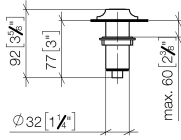

10 713 809

mm [inches]

10 713 809

Parts for other finishes can be found here: [Chrome](#)

Spare parts list

No.	Item Number	Name	Quantity used	Delivery time
1	09 28 10 141 90	sleeve	1	2
2	90 27 80 034 00-09	rosette	1	-
Spare part can no longer be ordered, please order the replacement item				
3	09 14 10 507 90	seal	1	2
4	90 21 33 052 00-09	Pushbutton	1	-
Spare part can no longer be ordered, please order the replacement item				
5	09 14 10 015 90	seal	1	2
6	90 24 01 033 00 90	ring	1	2
7	09 14 10 210 90	seal	1	2
8	04 30 01 186 00 90	sleeve	1	2