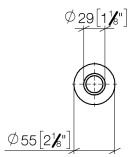

10 713 809

mm [inches]

10 713 809

Parts for other finishes can be found here: [Chrome](#)

Spare parts list

No.	Item Number	Name	Quantity used	Delivery time
1	09 28 10 141 90	sleeve	1	2
2	90 27 80 034 00-09	rosette	1	-
Spare part can no longer be ordered, please order the replacement item				
3	09 14 10 507 90	seal	1	2
4	90 21 33 052 00-09	Pushbutton	1	-
Spare part can no longer be ordered, please order the replacement item				
5	09 14 10 015 90	seal	1	2
6	90 24 01 033 00 90	ring	1	2
7	09 14 10 210 90	seal	1	2
8	04 30 01 186 00 90	sleeve	1	2