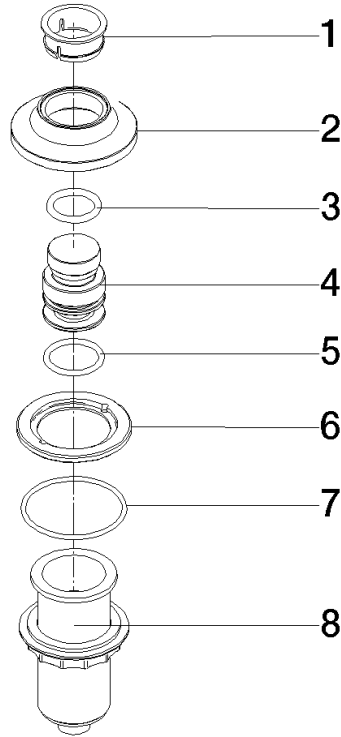

For more information go to www.insinkerator.com

	Durabronz (23kt Gold)	10 713 809-09
	Chrome	10 713 809-00
	Brushed Platinum	10 713 809-06
	Platinum	10 713 809-08
	Dark Chrome	10 713 809-19
	Brushed Durabronz (23kt Gold)	10 713 809-28
	Matte Black	10 713 809-33
	Brushed Champagne (22kt Gold)	10 713 809-46
	Champagne (22kt Gold)	10 713 809-47
	Brushed Chrome	10 713 809-93
	Brushed Dark Platinum	10 713 809-99

10 713 809

mm [inches]

10 713 809

Parts for other finishes can be found here: [Chrome](#)

Spare parts list

No.	Item Number	Name	Quantity used	Delivery time
1	09 28 10 141 90	sleeve	1	2
2	90 27 80 034 00-09	rosette	1	-
Spare part can no longer be ordered, please order the replacement item				
3	09 14 10 507 90	seal	1	2
4	90 21 33 052 00-09	Pushbutton	1	-
Spare part can no longer be ordered, please order the replacement item				
5	09 14 10 015 90	seal	1	2
6	90 24 01 033 00 90	ring	1	2
7	09 14 10 210 90	seal	1	2
8	04 30 01 186 00 90	sleeve	1	2