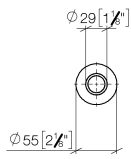

10 713 809

mm [inches]

10 713 809

Parts for other finishes can be found here: [Chrome](#)

**Spare parts list**

No.	Item Number	Name	Quantity used	Delivery time
1	09 28 10 141 90	sleeve	1	2
2	90 27 80 034 00-28	rosette	1	-
Spare part can no longer be ordered, please order the replacement item				
3	09 14 10 507 90	seal	1	2
4	90 21 33 052 00-28	Pushbutton	1	-
Spare part can no longer be ordered, please order the replacement item				
5	09 14 10 015 90	seal	1	2
6	90 24 01 033 00 90	ring	1	2
7	09 14 10 210 90	seal	1	2
8	04 30 01 186 00 90	sleeve	1	2