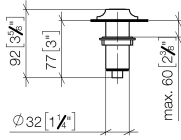

10 713 809

mm [inches]

10 713 809

Parts for other finishes can be found here: [Chrome](#)

**Spare parts list**

No.	Item Number	Name	Quantity used	Delivery time
1	09 28 10 141 90	sleeve	1	2
2	90 27 80 034 00-28	rosette	1	-
Spare part can no longer be ordered, please order the replacement item				
3	09 14 10 507 90	seal	1	2
4	90 21 33 052 00-28	Pushbutton	1	-
Spare part can no longer be ordered, please order the replacement item				
5	09 14 10 015 90	seal	1	2
6	90 24 01 033 00 90	ring	1	2
7	09 14 10 210 90	seal	1	2
8	04 30 01 186 00 90	sleeve	1	2