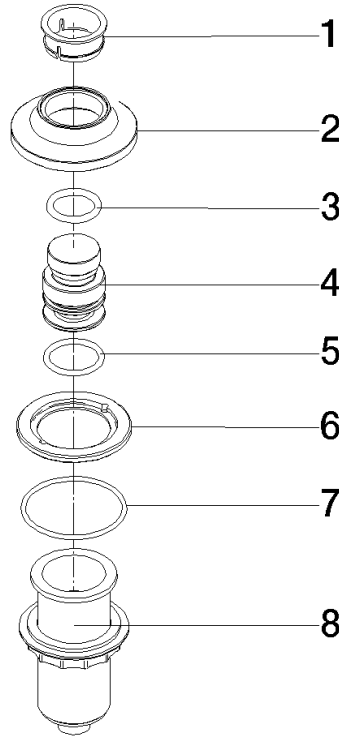

For more information go to [www.insinkerator.com](http://www.insinkerator.com)

	Brushed Durabronz (23kt Gold)	10 713 809-28
	Chrome	10 713 809-00
	Brushed Platinum	10 713 809-06
	Platinum	10 713 809-08
	Durabronz (23kt Gold)	10 713 809-09
	Dark Chrome	10 713 809-19
	Matte Black	10 713 809-33
	Brushed Champagne (22kt Gold)	10 713 809-46
	Champagne (22kt Gold)	10 713 809-47
	Brushed Chrome	10 713 809-93
	Brushed Dark Platinum	10 713 809-99

10 713 809

mm [inches]

10 713 809

Parts for other finishes can be found here: [Chrome](#)

**Spare parts list**

No.	Item Number	Name	Quantity used	Delivery time
1	09 28 10 141 90	sleeve	1	2
2	90 27 80 034 00-28	rosette	1	-
Spare part can no longer be ordered, please order the replacement item				
3	09 14 10 507 90	seal	1	2
4	90 21 33 052 00-28	Pushbutton	1	-
Spare part can no longer be ordered, please order the replacement item				
5	09 14 10 015 90	seal	1	2
6	90 24 01 033 00 90	ring	1	2
7	09 14 10 210 90	seal	1	2
8	04 30 01 186 00 90	sleeve	1	2