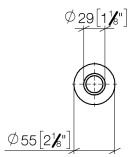

10 713 809

mm [inches]

10 713 809

Parts for other finishes can be found here: [Chrome](#)

Spare parts list

No.	Item Number	Name	Quantity used	Delivery time
1	09 28 10 141 90	sleeve	1	2
2	90 27 80 034 00-33	rosette	1	-
Spare part can no longer be ordered, please order the replacement item				
3	09 14 10 507 90	seal	1	2
4	90 21 33 052 00-33	Pushbutton	1	-
Spare part can no longer be ordered, please order the replacement item				
5	09 14 10 015 90	seal	1	2
6	90 24 01 033 00 90	ring	1	2
7	09 14 10 210 90	seal	1	2
8	04 30 01 186 00 90	sleeve	1	2