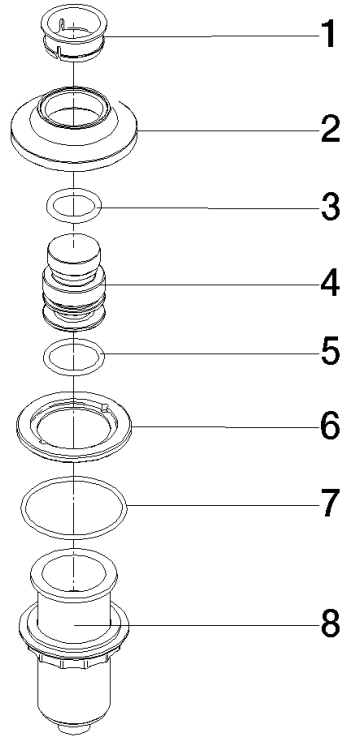

For more information go to www.insinkerator.com

	Matte Black	10 713 809-33
	Chrome	10 713 809-00
	Brushed Platinum	10 713 809-06
	Platinum	10 713 809-08
	Durabross (23kt Gold)	10 713 809-09
	Dark Chrome	10 713 809-19
	Brushed Durabross (23kt Gold)	10 713 809-28
	Brushed Champagne (22kt Gold)	10 713 809-46
	Champagne (22kt Gold)	10 713 809-47
	Brushed Chrome	10 713 809-93
	Brushed Dark Platinum	10 713 809-99

10 713 809

mm [inches]

10 713 809

Parts for other finishes can be found here: [Chrome](#)

Spare parts list

No.	Item Number	Name	Quantity used	Delivery time
1	09 28 10 141 90	sleeve	1	2
2	90 27 80 034 00-33	rosette	1	-
Spare part can no longer be ordered, please order the replacement item				
3	09 14 10 507 90	seal	1	2
4	90 21 33 052 00-33	Pushbutton	1	-
Spare part can no longer be ordered, please order the replacement item				
5	09 14 10 015 90	seal	1	2
6	90 24 01 033 00 90	ring	1	2
7	09 14 10 210 90	seal	1	2
8	04 30 01 186 00 90	sleeve	1	2