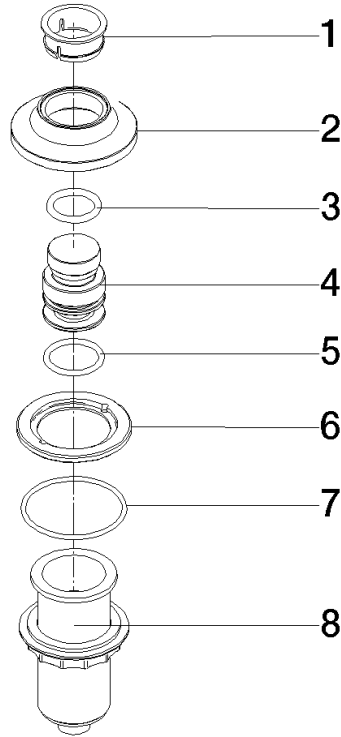

For more information go to www.insinkerator.com

	Brushed Champagne (22kt Gold)	10 713 809-46
	Chrome	10 713 809-00
	Brushed Platinum	10 713 809-06
	Platinum	10 713 809-08
	Durabrass (23kt Gold)	10 713 809-09
	Dark Chrome	10 713 809-19
	Brushed Durabrass (23kt Gold)	10 713 809-28
	Matte Black	10 713 809-33
	Champagne (22kt Gold)	10 713 809-47
	Brushed Chrome	10 713 809-93
	Brushed Dark Platinum	10 713 809-99

10 713 809

mm [inches]

10 713 809

Parts for other finishes can be found here: [Chrome](#)

Spare parts list

No.	Item Number	Name	Quantity used	Delivery time
1	09 28 10 141 90	sleeve	1	2
2	90 27 80 034 00-46	rosette	1	-
Spare part can no longer be ordered, please order the replacement item				
3	09 14 10 507 90	seal	1	2
4	90 21 33 052 00-46	Pushbutton	1	-
Spare part can no longer be ordered, please order the replacement item				
5	09 14 10 015 90	seal	1	2
6	90 24 01 033 00 90	ring	1	2
7	09 14 10 210 90	seal	1	2
8	04 30 01 186 00 90	sleeve	1	2