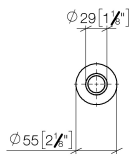

10 713 809

mm [inches]

10 713 809

Parts for other finishes can be found here: [Chrome](#)

Spare parts list

No.	Item Number	Name	Quantity used	Delivery time
1	09 28 10 141 90	sleeve	1	2
2	90 27 80 034 00-46	rosette	1	-
Spare part can no longer be ordered, please order the replacement item				
3	09 14 10 507 90	seal	1	2
4	90 21 33 052 00-46	Pushbutton	1	-
Spare part can no longer be ordered, please order the replacement item				
5	09 14 10 015 90	seal	1	2
6	90 24 01 033 00 90	ring	1	2
7	09 14 10 210 90	seal	1	2
8	04 30 01 186 00 90	sleeve	1	2