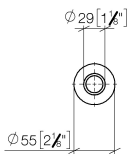

For more information go to www.insinkerator.com

	Champagne (22kt Gold)	10 713 809-47
	Chrome	10 713 809-00
	Brushed Platinum	10 713 809-06
	Platinum	10 713 809-08
	Durabrace (23kt Gold)	10 713 809-09
	Dark Chrome	10 713 809-19
	Brushed Durabrace (23kt Gold)	10 713 809-28
	Matte Black	10 713 809-33
	Brushed Champagne (22kt Gold)	10 713 809-46
	Brushed Chrome	10 713 809-93
	Brushed Dark Platinum	10 713 809-99

10 713 809

mm [inches]

10 713 809

Parts for other finishes can be found here: [Chrome](#)

Spare parts list

No.	Item Number	Name	Quantity used	Delivery time
1	09 28 10 141 90	sleeve	1	2
2	90 27 80 034 00-47	rosette	1	-
Spare part can no longer be ordered, please order the replacement item				
3	09 14 10 507 90	seal	1	2
4	90 21 33 052 00-47	Pushbutton	1	-
Spare part can no longer be ordered, please order the replacement item				
5	09 14 10 015 90	seal	1	2
6	90 24 01 033 00 90	ring	1	2
7	09 14 10 210 90	seal	1	2
8	04 30 01 186 00 90	sleeve	1	2