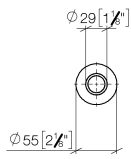

10 713 809

mm [inches]

10 713 809

Parts for other finishes can be found here: [Chrome](#)

Spare parts list

| No. | Item Number | Name | Quantity used | Delivery time |
|--|--------------------|------------|---------------|---------------|
| 1 | 09 28 10 141 90 | sleeve | 1 | 2 |
| 2 | 90 27 80 034 00-93 | rosette | 1 | - |
| Spare part can no longer be ordered, please order the replacement item | | | | |
| 3 | 09 14 10 507 90 | seal | 1 | 2 |
| 4 | 90 21 33 052 00-93 | Pushbutton | 1 | - |
| Spare part can no longer be ordered, please order the replacement item | | | | |
| 5 | 09 14 10 015 90 | seal | 1 | 2 |
| 6 | 90 24 01 033 00 90 | ring | 1 | 2 |
| 7 | 09 14 10 210 90 | seal | 1 | 2 |
| 8 | 04 30 01 186 00 90 | sleeve | 1 | 2 |