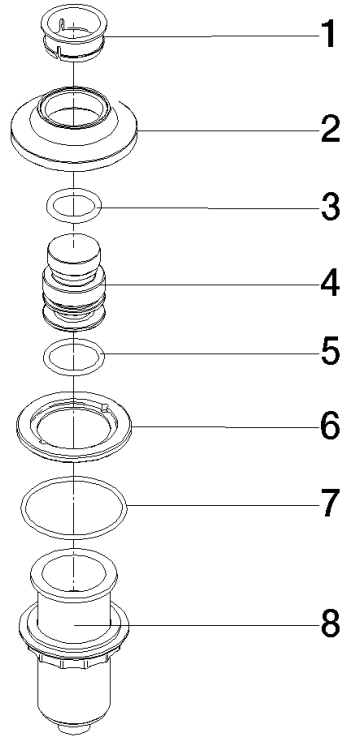

For more information go to www.insinkerator.com

| | | |
|---|-------------------------------|---------------|
|  | Brushed Chrome | 10 713 809-93 |
|  | Chrome | 10 713 809-00 |
|  | Brushed Platinum | 10 713 809-06 |
|  | Platinum | 10 713 809-08 |
|  | Durabress (23kt Gold) | 10 713 809-09 |
|  | Dark Chrome | 10 713 809-19 |
|  | Brushed Durabress (23kt Gold) | 10 713 809-28 |
|  | Matte Black | 10 713 809-33 |
|  | Brushed Champagne (22kt Gold) | 10 713 809-46 |
|  | Champagne (22kt Gold) | 10 713 809-47 |
|  | Brushed Dark Platinum | 10 713 809-99 |

10 713 809

mm [inches]

10 713 809

Parts for other finishes can be found here: [Chrome](#)

Spare parts list

| No. | Item Number | Name | Quantity used | Delivery time |
|--|--------------------|------------|---------------|---------------|
| 1 | 09 28 10 141 90 | sleeve | 1 | 2 |
| 2 | 90 27 80 034 00-93 | rosette | 1 | - |
| Spare part can no longer be ordered, please order the replacement item | | | | |
| 3 | 09 14 10 507 90 | seal | 1 | 2 |
| 4 | 90 21 33 052 00-93 | Pushbutton | 1 | - |
| Spare part can no longer be ordered, please order the replacement item | | | | |
| 5 | 09 14 10 015 90 | seal | 1 | 2 |
| 6 | 90 24 01 033 00 90 | ring | 1 | 2 |
| 7 | 09 14 10 210 90 | seal | 1 | 2 |
| 8 | 04 30 01 186 00 90 | sleeve | 1 | 2 |