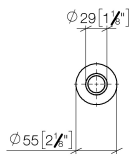

10 713 809

mm [inches]

10 713 809

Parts for other finishes can be found here: [Chrome](#)

### Spare parts list

No.	Item Number	Name	Quantity used	Delivery time
1	09 28 10 141 90	sleeve	1	2
2	90 27 80 034 00-99	rosette	1	-
Spare part can no longer be ordered, please order the replacement item				
3	09 14 10 507 90	seal	1	2
4	90 21 33 052 00-99	Pushbutton	1	-
Spare part can no longer be ordered, please order the replacement item				
5	09 14 10 015 90	seal	1	2
6	90 24 01 033 00 90	ring	1	2
7	09 14 10 210 90	seal	1	2
8	04 30 01 186 00 90	sleeve	1	2