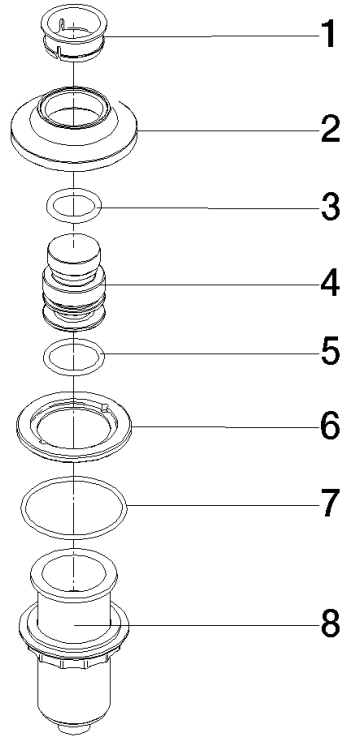

For more information go to [www.insinkerator.com](http://www.insinkerator.com)

	Brushed Dark Platinum	10 713 809-99
	Chrome	10 713 809-00
	Brushed Platinum	10 713 809-06
	Platinum	10 713 809-08
	Durabrand (23kt Gold)	10 713 809-09
	Dark Chrome	10 713 809-19
	Brushed Durabrand (23kt Gold)	10 713 809-28
	Matte Black	10 713 809-33
	Brushed Champagne (22kt Gold)	10 713 809-46
	Champagne (22kt Gold)	10 713 809-47
	Brushed Chrome	10 713 809-93

10 713 809

mm [inches]

10 713 809

Parts for other finishes can be found here: [Chrome](#)

### Spare parts list

No.	Item Number	Name	Quantity used	Delivery time
1	09 28 10 141 90	sleeve	1	2
2	90 27 80 034 00-99	rosette	1	-
Spare part can no longer be ordered, please order the replacement item				
3	09 14 10 507 90	seal	1	2
4	90 21 33 052 00-99	Pushbutton	1	-
Spare part can no longer be ordered, please order the replacement item				
5	09 14 10 015 90	seal	1	2
6	90 24 01 033 00 90	ring	1	2
7	09 14 10 210 90	seal	1	2
8	04 30 01 186 00 90	sleeve	1	2