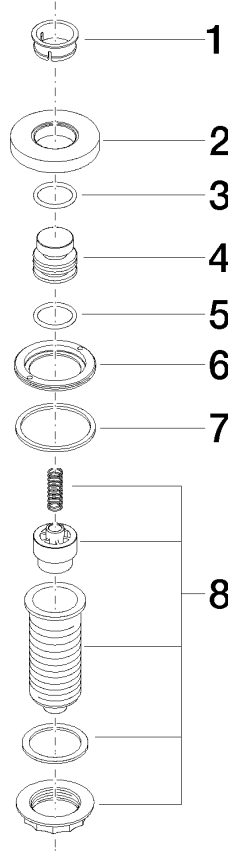

10 713 970

Fits: ELIO, MEM, TARA, ENO, SYNC, TARA  
ULTRA, META SQUARE

- for controlling a waste disposal unit

Compatible with waste disposal units with integrated air switch made by Insinkerator®, e.g. Evolution.

	Brushed Platinum	10 713 970-06
	Chrome	10 713 970-00
	Platinum	10 713 970-08
	Durabrace (23kt Gold)	10 713 970-09
	Dark Chrome	10 713 970-19
	Brushed Durabrace (23kt Gold)	10 713 970-28
	Matte Black	10 713 970-33
	Brushed Champagne (22kt Gold)	10 713 970-46
	Champagne (22kt Gold)	10 713 970-47
	Brushed Chrome	10 713 970-93
	Brushed Dark Platinum	10 713 970-99

10 713 970

mm [inches]

10 713 970

Parts for other finishes can be found here: [Chrome](#)

**Spare parts list**

No.	Item Number	Name	Quantity used	Delivery time
1	09 28 10 141 90	sleeve	1	2
2	09 27 87 012-06	rosette	1	60
3	09 14 10 507 90	seal	1	2
4	09 21 33 045-06	insert	1	10
5	09 14 10 015 90	seal	1	2
6	09 24 01 030 90	ring	1	2
7	09 14 05 037 90	seal	1	2
8	04 30 01 186 00 90	sleeve	1	2