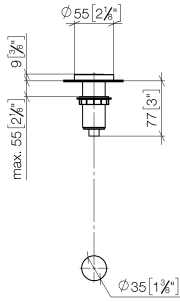

10 713 970

mm [inches]

10 713 970

Parts for other finishes can be found here: [Chrome](#)

Spare parts list

| No. | Item Number | Name | Quantity used | Delivery time |
|-----|--------------------|---------|---------------|---------------|
| 1 | 09 28 10 141 90 | sleeve | 1 | 2 |
| 2 | 09 27 87 012-28 | rosette | 1 | 20 |
| 3 | 09 14 10 507 90 | seal | 1 | 2 |
| 4 | 09 21 33 045-28 | insert | 1 | 20 |
| 5 | 09 14 10 015 90 | seal | 1 | 2 |
| 6 | 09 24 01 030 90 | ring | 1 | 2 |
| 7 | 09 14 05 037 90 | seal | 1 | 2 |
| 8 | 04 30 01 186 00 90 | sleeve | 1 | 2 |