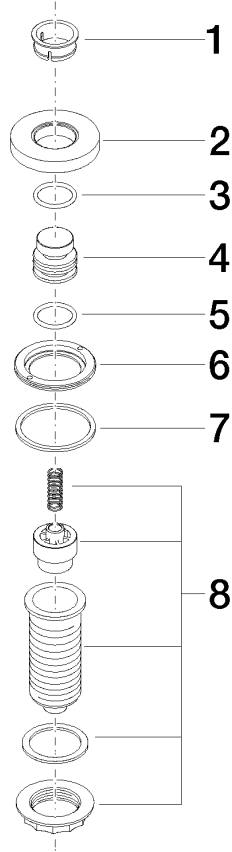

10 713 970

- for controlling a waste disposal unit

Compatible with waste disposal units with integrated air switch made by Insinkerator®, e.g. Evolution.

The products are not available in all markets, please contact your Dornbracht sales force.

For more information go to www.insinkerator.com

Fits ELIO, ENO, MEM, META SQUARE, SYNC, TARA and TARA ULTRA

Fits: ELIO, MEM, TARA, ENO, SYNC, TARA ULTRA, META SQUARE

| | | |
|--|-------------------------------|---------------|
| | Brushed Durabronz (23kt Gold) | 10 713 970-28 |
| | Chrome | 10 713 970-00 |
| | Brushed Platinum | 10 713 970-06 |
| | Platinum | 10 713 970-08 |
| | Durabronz (23kt Gold) | 10 713 970-09 |
| | Dark Chrome | 10 713 970-19 |
| | Matte Black | 10 713 970-33 |
| | Brushed Champagne (22kt Gold) | 10 713 970-46 |
| | Champagne (22kt Gold) | 10 713 970-47 |
| | Brushed Chrome | 10 713 970-93 |
| | Brushed Dark Platinum | 10 713 970-99 |

10 713 970

mm [inches]

10 713 970

Parts for other finishes can be found here: [Chrome](#)

Spare parts list

| No. | Item Number | Name | Quantity used | Delivery time |
|-----|--------------------|---------|---------------|---------------|
| 1 | 09 28 10 141 90 | sleeve | 1 | 2 |
| 2 | 09 27 87 012-28 | rosette | 1 | 20 |
| 3 | 09 14 10 507 90 | seal | 1 | 2 |
| 4 | 09 21 33 045-28 | insert | 1 | 20 |
| 5 | 09 14 10 015 90 | seal | 1 | 2 |
| 6 | 09 24 01 030 90 | ring | 1 | 2 |
| 7 | 09 14 05 037 90 | seal | 1 | 2 |
| 8 | 04 30 01 186 00 90 | sleeve | 1 | 2 |