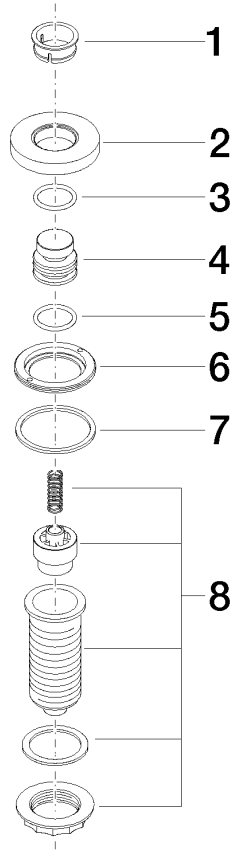

10 713 970

Fits: ELIO, MEM, TARA, ENO, SYNC, TARA  
ULTRA, META SQUARE

- for controlling a waste disposal unit

Compatible with waste disposal units with integrated air switch made by Insinkerator®, e.g. Evolution.

	Matte Black	10 713 970-33
	Chrome	10 713 970-00
	Brushed Platinum	10 713 970-06
	Platinum	10 713 970-08
	Durabross (23kt Gold)	10 713 970-09
	Dark Chrome	10 713 970-19
	Brushed Durabross (23kt Gold)	10 713 970-28
	Brushed Champagne (22kt Gold)	10 713 970-46
	Champagne (22kt Gold)	10 713 970-47
	Brushed Chrome	10 713 970-93
	Brushed Dark Platinum	10 713 970-99

10 713 970

mm [inches]

10 713 970

Parts for other finishes can be found here: [Chrome](#)

### Spare parts list

No.	Item Number	Name	Quantity used	Delivery time
1	09 28 10 141 90	sleeve	1	2
2	09 27 87 012-33	rosette	1	2
3	09 14 10 507 90	seal	1	2
4	09 21 33 045-33	insert	1	2
5	09 14 10 015 90	seal	1	2
6	09 24 01 030 90	ring	1	2
7	09 14 05 037 90	seal	1	2
8	04 30 01 186 00 90	sleeve	1	2