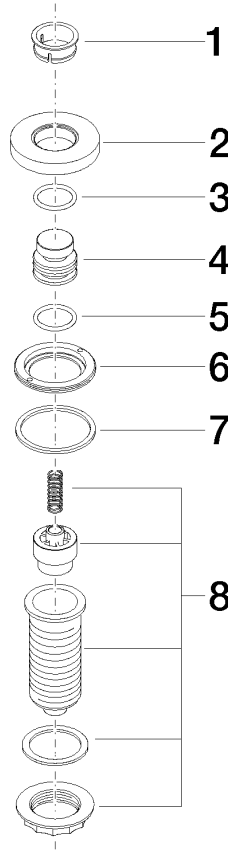

10 713 970

Fits: ELIO, MEM, TARA, ENO, SYNC, TARA
ULTRA, META SQUARE

- for controlling a waste disposal unit

Compatible with waste disposal units with integrated air switch made by Insinkerator®, e.g. Evolution.

The products are not available in all markets, please contact your Dornbracht sales force.

For more information go to www.insinkerator.com

Fits ELIO, ENO, MEM, META SQUARE, SYNC, TARA and TARA ULTRA

	Champagne (22kt Gold)	10 713 970-47
	Chrome	10 713 970-00
	Brushed Platinum	10 713 970-06
	Platinum	10 713 970-08
	Durabrand (23kt Gold)	10 713 970-09
	Dark Chrome	10 713 970-19
	Brushed Durabrand (23kt Gold)	10 713 970-28
	Matte Black	10 713 970-33
	Brushed Champagne (22kt Gold)	10 713 970-46
	Brushed Chrome	10 713 970-93
	Brushed Dark Platinum	10 713 970-99

10 713 970

mm [inches]

10 713 970

Parts for other finishes can be found here: [Chrome](#)

Spare parts list

No.	Item Number	Name	Quantity used	Delivery time
1	09 28 10 141 90	sleeve	1	2
2	09 27 87 012-47	rosette	1	30
3	09 14 10 507 90	seal	1	2
4	09 21 33 045-47	insert	1	30
5	09 14 10 015 90	seal	1	2
6	09 24 01 030 90	ring	1	2
7	09 14 05 037 90	seal	1	2
8	04 30 01 186 00 90	sleeve	1	2