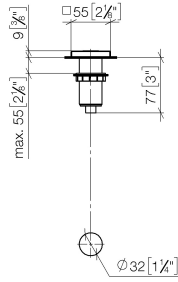

For more information go to www.insinkerator.com

Fits LOT

| | | |
|--|-------------------------------|---------------|
|  | Brushed Platinum | 10 714 970-06 |
|  | Chrome | 10 714 970-00 |
|  | Platinum | 10 714 970-08 |
|  | Durabrace (23kt Gold) | 10 714 970-09 |
|  | Dark Chrome | 10 714 970-19 |
|  | Brushed Durabrace (23kt Gold) | 10 714 970-28 |
|  | Brushed Champagne (22kt Gold) | 10 714 970-46 |
|  | Champagne (22kt Gold) | 10 714 970-47 |
|  | Brushed Chrome | 10 714 970-93 |
|  | Brushed Dark Platinum | 10 714 970-99 |

10 714 970

mm [inches]

10 714 970

Parts for other finishes can be found here: [Chrome](#)

Spare parts list

| No. | Item Number | Name | Quantity used | Delivery time |
|-----|--------------------|---------|---------------|---------------|
| 1 | 09 28 10 141 90 | sleeve | 1 | 2 |
| 2 | 09 27 87 013-06 | rosette | 1 | 60 |
| 3 | 09 14 10 507 90 | seal | 1 | 2 |
| 4 | 09 21 33 045-06 | insert | 1 | 10 |
| 5 | 09 14 10 015 90 | seal | 1 | 2 |
| 6 | 09 24 01 030 90 | ring | 1 | 2 |
| 7 | 09 14 05 037 90 | seal | 1 | 2 |
| 8 | 04 30 01 186 00 90 | sleeve | 1 | 2 |