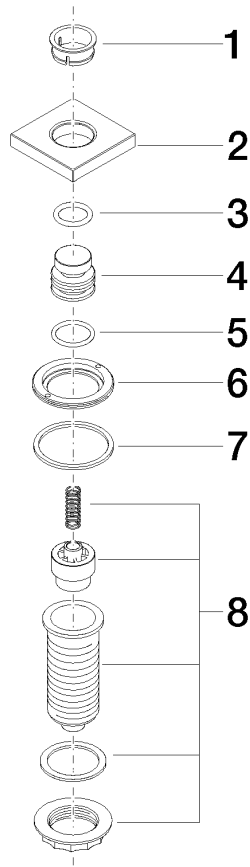

10 714 970

- for controlling a waste disposal unit

Compatible with waste disposal units with integrated air switch made by Insinkerator®, e.g. Evolution.

The products are not available in all markets, please contact your Dornbracht sales force.

For more information go to www.insinkerator.com

Fits LOT

| | | |
|--|-------------------------------|---------------|
|  | Brushed Platinum | 10 714 970-06 |
|  | Chrome | 10 714 970-00 |
|  | Platinum | 10 714 970-08 |
|  | Durabrace (23kt Gold) | 10 714 970-09 |
|  | Dark Chrome | 10 714 970-19 |
|  | Brushed Durabrace (23kt Gold) | 10 714 970-28 |
|  | Brushed Champagne (22kt Gold) | 10 714 970-46 |
|  | Champagne (22kt Gold) | 10 714 970-47 |
|  | Brushed Chrome | 10 714 970-93 |
|  | Brushed Dark Platinum | 10 714 970-99 |

10 714 970

mm [inches]

10 714 970

Parts for other finishes can be found here: [Chrome](#)

Spare parts list

| No. | Item Number | Name | Quantity used | Delivery time |
|-----|--------------------|---------|---------------|---------------|
| 1 | 09 28 10 141 90 | sleeve | 1 | 2 |
| 2 | 09 27 87 013-06 | rosette | 1 | 60 |
| 3 | 09 14 10 507 90 | seal | 1 | 2 |
| 4 | 09 21 33 045-06 | insert | 1 | 10 |
| 5 | 09 14 10 015 90 | seal | 1 | 2 |
| 6 | 09 24 01 030 90 | ring | 1 | 2 |
| 7 | 09 14 05 037 90 | seal | 1 | 2 |
| 8 | 04 30 01 186 00 90 | sleeve | 1 | 2 |