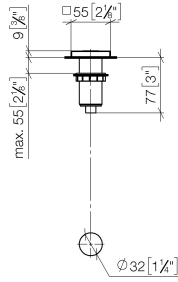

For more information go to www.insinkerator.com

Fits LOT

	Platinum	10 714 970-08
	Chrome	10 714 970-00
	Brushed Platinum	10 714 970-06
	Durabrace (23kt Gold)	10 714 970-09
	Dark Chrome	10 714 970-19
	Brushed Durabrace (23kt Gold)	10 714 970-28
	Brushed Champagne (22kt Gold)	10 714 970-46
	Champagne (22kt Gold)	10 714 970-47
	Brushed Chrome	10 714 970-93
	Brushed Dark Platinum	10 714 970-99

10 714 970

mm [inches]

10 714 970

Parts for other finishes can be found here: [Chrome](#)

Spare parts list

No.	Item Number	Name	Quantity used	Delivery time
1	09 28 10 141 90	sleeve	1	2
2	09 27 87 013-08	rosette	1	40
3	09 14 10 507 90	seal	1	2
4	09 21 33 045-08	insert	1	60
5	09 14 10 015 90	seal	1	2
6	09 24 01 030 90	ring	1	2
7	09 14 05 037 90	seal	1	2
8	04 30 01 186 00 90	sleeve	1	2