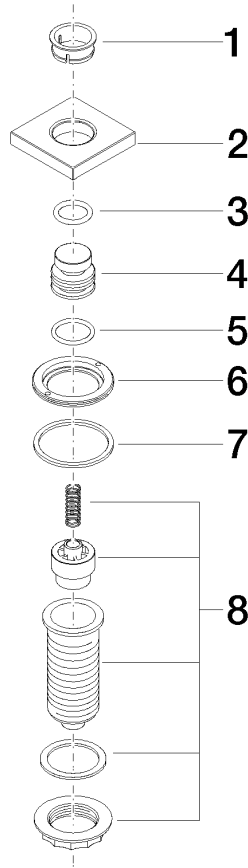

10 714 970

- for controlling a waste disposal unit

Compatible with waste disposal units with integrated air switch made by Insinkerator®, e.g. Evolution.

The products are not available in all markets, please contact your Dornbracht sales force.

For more information go to www.insinkerator.com

Fits LOT

| | | |
|--|-------------------------------|---------------|
|  | Durabronz (23kt Gold) | 10 714 970-09 |
|  | Chrome | 10 714 970-00 |
|  | Brushed Platinum | 10 714 970-06 |
|  | Platinum | 10 714 970-08 |
|  | Dark Chrome | 10 714 970-19 |
|  | Brushed Durabronz (23kt Gold) | 10 714 970-28 |
|  | Brushed Champagne (22kt Gold) | 10 714 970-46 |
|  | Champagne (22kt Gold) | 10 714 970-47 |
|  | Brushed Chrome | 10 714 970-93 |
|  | Brushed Dark Platinum | 10 714 970-99 |

10 714 970

mm [inches]

10 714 970

Parts for other finishes can be found here: [Chrome](#)

Spare parts list

| No. | Item Number | Name | Quantity used | Delivery time |
|-----|--------------------|---------|---------------|---------------|
| 1 | 09 28 10 141 90 | sleeve | 1 | 2 |
| 2 | 09 27 87 013-09 | rosette | 1 | 40 |
| 3 | 09 14 10 507 90 | seal | 1 | 2 |
| 4 | 09 21 33 045-09 | insert | 1 | 40 |
| 5 | 09 14 10 015 90 | seal | 1 | 2 |
| 6 | 09 24 01 030 90 | ring | 1 | 2 |
| 7 | 09 14 05 037 90 | seal | 1 | 2 |
| 8 | 04 30 01 186 00 90 | sleeve | 1 | 2 |