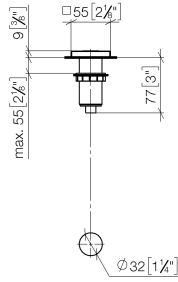

For more information go to www.insinkerator.com

Fits LOT

| | | |
|--|-------------------------------|---------------|
|  | Durabronz (23kt Gold) | 10 714 970-09 |
|  | Chrome | 10 714 970-00 |
|  | Brushed Platinum | 10 714 970-06 |
|  | Platinum | 10 714 970-08 |
|  | Dark Chrome | 10 714 970-19 |
|  | Brushed Durabronz (23kt Gold) | 10 714 970-28 |
|  | Brushed Champagne (22kt Gold) | 10 714 970-46 |
|  | Champagne (22kt Gold) | 10 714 970-47 |
|  | Brushed Chrome | 10 714 970-93 |
|  | Brushed Dark Platinum | 10 714 970-99 |

10 714 970

mm [inches]

10 714 970

Parts for other finishes can be found here: [Chrome](#)

Spare parts list

| No. | Item Number | Name | Quantity used | Delivery time |
|-----|--------------------|---------|---------------|---------------|
| 1 | 09 28 10 141 90 | sleeve | 1 | 2 |
| 2 | 09 27 87 013-09 | rosette | 1 | 40 |
| 3 | 09 14 10 507 90 | seal | 1 | 2 |
| 4 | 09 21 33 045-09 | insert | 1 | 40 |
| 5 | 09 14 10 015 90 | seal | 1 | 2 |
| 6 | 09 24 01 030 90 | ring | 1 | 2 |
| 7 | 09 14 05 037 90 | seal | 1 | 2 |
| 8 | 04 30 01 186 00 90 | sleeve | 1 | 2 |