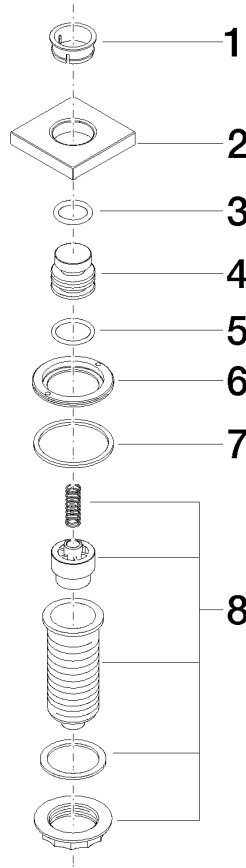

AIR SWITCH Control button - Brushed Champagne (22kt Gold)

LOT

10 714 970

- for controlling a waste disposal unit

Compatible with waste disposal units with integrated air switch made by Insinkerator®, e.g. Evolution.

The products are not available in all markets, please contact your Dornbracht sales force.

For more information go to www.insinkerator.com

Fits LOT

	Brushed Champagne (22kt Gold)	10 714 970-46
	Chrome	10 714 970-00
	Brushed Platinum	10 714 970-06
	Platinum	10 714 970-08
	Durabrass (23kt Gold)	10 714 970-09
	Dark Chrome	10 714 970-19
	Brushed Durabrass (23kt Gold)	10 714 970-28
	Champagne (22kt Gold)	10 714 970-47
	Brushed Chrome	10 714 970-93
	Brushed Dark Platinum	10 714 970-99

10 714 970

mm [inches]

10 714 970

Parts for other finishes can be found here: [Chrome](#)

Spare parts list

No.	Item Number	Name	Quantity used	Delivery time
1	09 28 10 141 90	sleeve	1	2
2	09 27 87 013-46	rosette	1	30
3	09 14 10 507 90	seal	1	2
4	09 21 33 045-46	insert	1	30
5	09 14 10 015 90	seal	1	2
6	09 24 01 030 90	ring	1	2
7	09 14 05 037 90	seal	1	2
8	04 30 01 186 00 90	sleeve	1	2