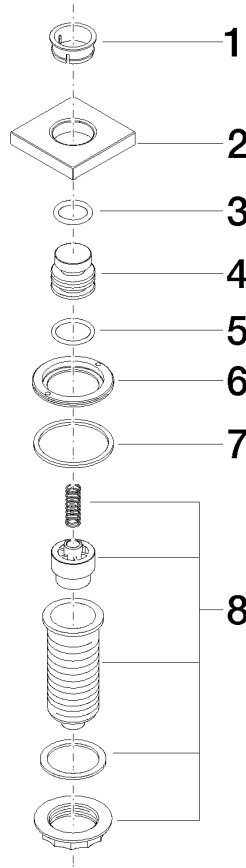

10 714 970

- for controlling a waste disposal unit

Compatible with waste disposal units with integrated air switch made by Insinkerator®, e.g. Evolution.

The products are not available in all markets, please contact your Dornbracht sales force.

For more information go to www.insinkerator.com

Fits LOT

| | | |
|---|-------------------------------|---------------|
|  | Champagne (22kt Gold) | 10 714 970-47 |
|  | Chrome | 10 714 970-00 |
|  | Brushed Platinum | 10 714 970-06 |
|  | Platinum | 10 714 970-08 |
|  | Durabrand (23kt Gold) | 10 714 970-09 |
|  | Dark Chrome | 10 714 970-19 |
|  | Brushed Durabrand (23kt Gold) | 10 714 970-28 |
|  | Brushed Champagne (22kt Gold) | 10 714 970-46 |
|  | Brushed Chrome | 10 714 970-93 |
|  | Brushed Dark Platinum | 10 714 970-99 |

10 714 970

mm [inches]

10 714 970

Parts for other finishes can be found here: [Chrome](#)

Spare parts list

| No. | Item Number | Name | Quantity used | Delivery time |
|-----|--------------------|---------|---------------|---------------|
| 1 | 09 28 10 141 90 | sleeve | 1 | 2 |
| 2 | 09 27 87 013-47 | rosette | 1 | 30 |
| 3 | 09 14 10 507 90 | seal | 1 | 2 |
| 4 | 09 21 33 045-47 | insert | 1 | 30 |
| 5 | 09 14 10 015 90 | seal | 1 | 2 |
| 6 | 09 24 01 030 90 | ring | 1 | 2 |
| 7 | 09 14 05 037 90 | seal | 1 | 2 |
| 8 | 04 30 01 186 00 90 | sleeve | 1 | 2 |