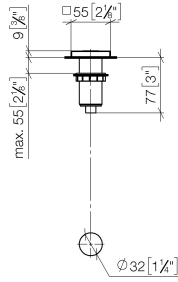

For more information go to www.insinkerator.com

Fits LOT

| | | |
|---|-------------------------------|---------------|
|  | Champagne (22kt Gold) | 10 714 970-47 |
|  | Chrome | 10 714 970-00 |
|  | Brushed Platinum | 10 714 970-06 |
|  | Platinum | 10 714 970-08 |
|  | Durabrand (23kt Gold) | 10 714 970-09 |
|  | Dark Chrome | 10 714 970-19 |
|  | Brushed Durabrand (23kt Gold) | 10 714 970-28 |
|  | Brushed Champagne (22kt Gold) | 10 714 970-46 |
|  | Brushed Chrome | 10 714 970-93 |
|  | Brushed Dark Platinum | 10 714 970-99 |

10 714 970

mm [inches]

10 714 970

Parts for other finishes can be found here: [Chrome](#)

Spare parts list

| No. | Item Number | Name | Quantity used | Delivery time |
|-----|--------------------|---------|---------------|---------------|
| 1 | 09 28 10 141 90 | sleeve | 1 | 2 |
| 2 | 09 27 87 013-47 | rosette | 1 | 30 |
| 3 | 09 14 10 507 90 | seal | 1 | 2 |
| 4 | 09 21 33 045-47 | insert | 1 | 30 |
| 5 | 09 14 10 015 90 | seal | 1 | 2 |
| 6 | 09 24 01 030 90 | ring | 1 | 2 |
| 7 | 09 14 05 037 90 | seal | 1 | 2 |
| 8 | 04 30 01 186 00 90 | sleeve | 1 | 2 |