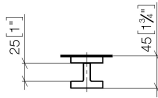

Required miscellaneous

Attachment set for towel bar/tumbler mounting on two sides - 12 351 970 90

Door handle - Chrome

11 000 980

mm [inches]

Door handle - Chrome

11 000 980

Door handle - Chrome