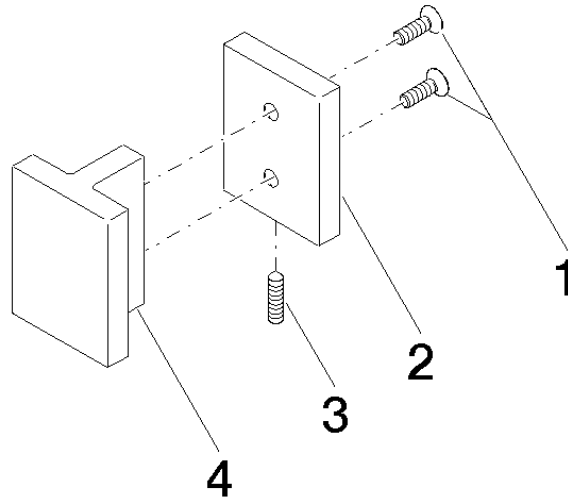

Door handle - Chrome

11 000 980

	Chrome	11 000 980-00
	Brushed Platinum	11 000 980-06
	Matte Black	11 000 980-33

Required miscellaneous

Attachment set for towel bar/tumbler mounting on one side 12 350 970 90
-
•for installation on glass tiles

Required miscellaneous

Attachment set for towel bar/tumbler mounting on two sides - 12 351 970 90

Door handle - Chrome

11 000 980

mm [inches]

Door handle - Chrome

11 000 980

Door handle - Chrome

11 000 980

Spare parts list

No.	Item Number	Name	Quantity used	Delivery time
	09 30 30 170 90	screw	5	2