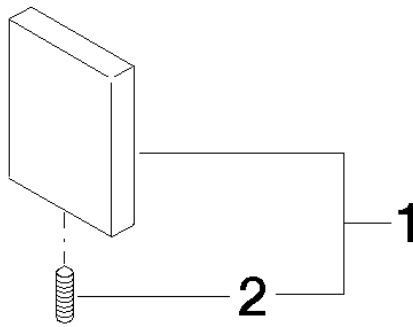

Cover - Chrome

11 001 980

Cover - Chrome

11 001 980

Cover - Chrome

11 001 980

mm [inches]

Cover - Chrome

11 001 980

Cover - Chrome

11 001 980

Spare parts list

No.	Item Number	Name	Quantity used	Delivery time
	04 31 11 113 00 90	pin	1	2