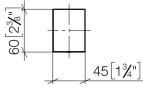

Cover - Brushed Platinum

11 001 980

Cover - Brushed Platinum

11 001 980

Cover - Brushed Platinum

11 001 980

mm [inches]

Cover - Brushed Platinum