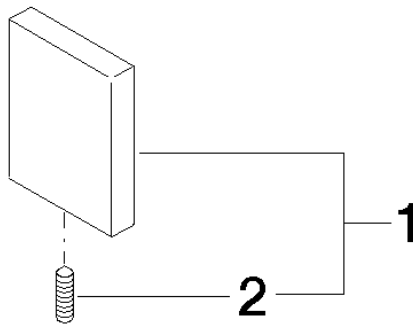

Cover - Brushed Platinum

11 001 980

Cover - Brushed Platinum

11 001 980

Cover - Brushed Platinum

11 001 980

mm [inches]

Cover - Brushed Platinum

11 001 980

Cover - Brushed Platinum

11 001 980

Spare parts list

No.	Item Number	Name	Quantity used	Delivery time
	04 31 11 113 00 90	pin	1	2