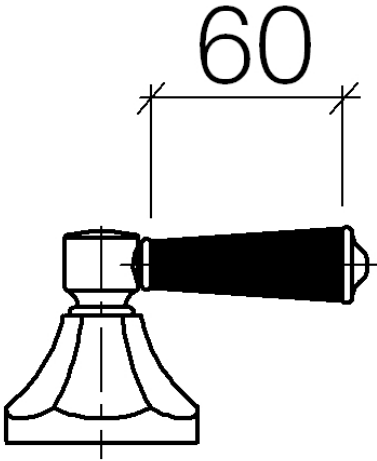

## MADISON Lever insert - Brushed Dark Platinum

MADISON

11 170 370

Parts for other  
finishes can be found  
here: [Chrome](#)

11 170 370