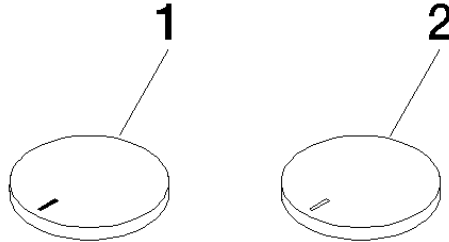

11 283 811

- with hot / cold marking
- for three-hole basin mixers and five-hole bath mixers

	Chrome	11 283 811-00
	Brushed Platinum	11 283 811-06
	Platinum	11 283 811-08
	Durabross (23kt Gold)	11 283 811-09
	Dark Chrome	11 283 811-19
	Brushed Durabross (23kt Gold)	11 283 811-28
	Brushed Champagne (22kt Gold)	11 283 811-46
	Champagne (22kt Gold)	11 283 811-47
	Brushed Dark Platinum	11 283 811-99

CYO Handle insert set hot & cold - Chrome

CYO

11 283 811

11 283 811

Parts for other finishes can be found here: **Brushed**
Platinum

Spare parts list

No.	Item Number	Name	Quantity used	Delivery time
1	11 183 811-00	CYO Handle insert hot - Chrome	1	10
2	11 184 811-00	CYO Handle insert cold - Chrome	1	10