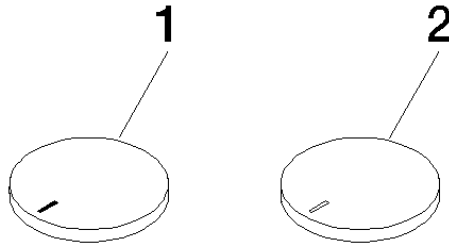

11 283 811

- with hot / cold marking
- for three-hole basin mixers and five-hole bath mixers

	Durabronz (23kt Gold)	11 283 811-09
	Chrome	11 283 811-00
	Brushed Platinum	11 283 811-06
	Platinum	11 283 811-08
	Dark Chrome	11 283 811-19
	Brushed Durabronz (23kt Gold)	11 283 811-28
	Brushed Champagne (22kt Gold)	11 283 811-46
	Champagne (22kt Gold)	11 283 811-47
	Brushed Dark Platinum	11 283 811-99

CYO Handle insert set hot & cold - Durabronz (23kt Gold)

CYO

11 283 811

11 283 811

Product version from 7/1/2023

Parts for other
finishes can be found
here: Chrome

CYO Handle insert set hot & cold - Durabron (23kt Gold)