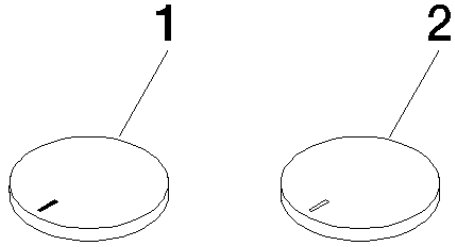

11 283 811

- with hot / cold marking
- for three-hole basin mixers and five-hole bath mixers

	Dark Chrome	11 283 811-19
	Chrome	11 283 811-00
	Brushed Platinum	11 283 811-06
	Platinum	11 283 811-08
	Durabress (23kt Gold)	11 283 811-09
	Brushed Durabress (23kt Gold)	11 283 811-28
	Brushed Champagne (22kt Gold)	11 283 811-46
	Champagne (22kt Gold)	11 283 811-47
	Brushed Dark Platinum	11 283 811-99

CYO Handle insert set hot & cold - Dark Chrome

CYO

11 283 811

11 283 811

Parts for other
finishes can be found
here: [Chrome](#)

11 283 811

Spare parts list