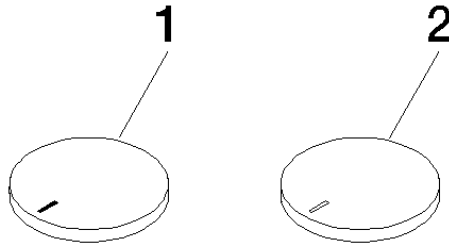

CYO Handle insert set hot & cold - Brushed Durabronz (23kt Gold)

CYO

11 283 811

- with hot / cold marking
- for three-hole basin mixers and five-hole bath mixers

	Brushed Durabronz (23kt Gold)	11 283 811-28
	Chrome	11 283 811-00
	Brushed Platinum	11 283 811-06
	Platinum	11 283 811-08
	Durabronz (23kt Gold)	11 283 811-09
	Dark Chrome	11 283 811-19
	Brushed Champagne (22kt Gold)	11 283 811-46
	Champagne (22kt Gold)	11 283 811-47
	Brushed Dark Platinum	11 283 811-99

CYO Handle insert set hot & cold - Brushed Durabrass (23kt Gold)

CYO

11 283 811

11 283 811

Product version from 7/1/2023

Parts for other
finishes can be found
here: Chrome

CYO Handle insert set hot & cold - Brushed Durabron (23kt Gold)

CYO

11 283 811

Spare parts list

Product version from 7/1/2023

No.	Item Number	Name	Quantity used	Delivery time
	11 183 811-28	CYO Handle insert hot - Brushed Durabron (23kt Gold)	2	20