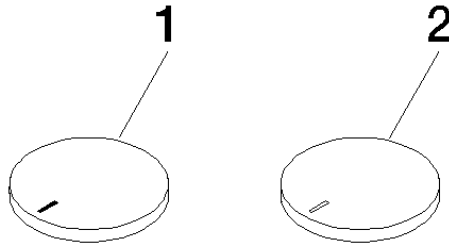

11 283 811

- with hot / cold marking
- for three-hole basin mixers and five-hole bath mixers

	Champagne (22kt Gold)	11 283 811-47
	Chrome	11 283 811-00
	Brushed Platinum	11 283 811-06
	Platinum	11 283 811-08
	Durabress (23kt Gold)	11 283 811-09
	Dark Chrome	11 283 811-19
	Brushed Durabress (23kt Gold)	11 283 811-28
	Brushed Champagne (22kt Gold)	11 283 811-46
	Brushed Dark Platinum	11 283 811-99

CYO Handle insert set hot & cold - Champagne (22kt Gold)

---

CYO

11 283 811

11 283 811

**Product version from 7/1/2023**

Parts for other  
finishes can be found  
here: [Chrome](#)

CYO Handle insert set hot & cold - Champagne (22kt Gold)