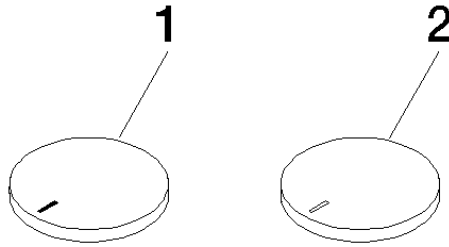

11 283 811

- with hot / cold marking
- for three-hole basin mixers and five-hole bath mixers

	Brushed Dark Platinum	11 283 811-99
	Chrome	11 283 811-00
	Brushed Platinum	11 283 811-06
	Platinum	11 283 811-08
	Durabress (23kt Gold)	11 283 811-09
	Dark Chrome	11 283 811-19
	Brushed Durabress (23kt Gold)	11 283 811-28
	Brushed Champagne (22kt Gold)	11 283 811-46
	Champagne (22kt Gold)	11 283 811-47

## CYO Handle insert set hot & cold - Brushed Dark Platinum

---

CYO

11 283 811

11 283 811

**Product version from 7/1/2023**

Parts for other  
finishes can be found  
here: [Chrome](#)

# CYO Handle insert set hot & cold - Brushed Dark Platinum

CYO

11 283 811