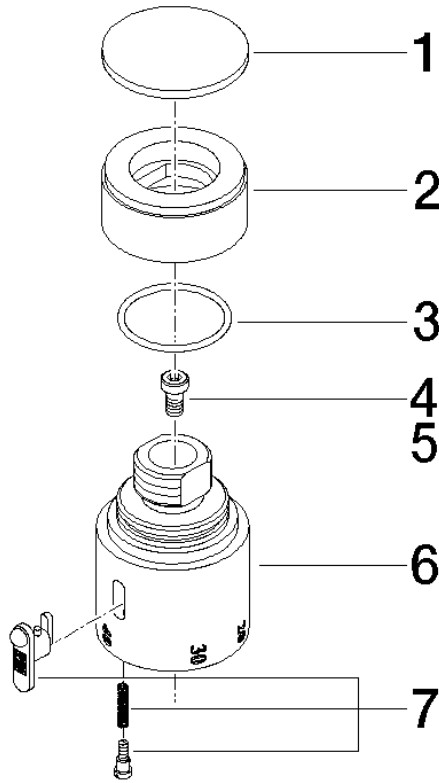

# Temperature control handle - Platinum

MADISON

11 420 220

	Platinum	11 420 220-08
	Chrome	11 420 220-00
	Brushed Platinum	11 420 220-06
	Durabress (23kt Gold)	11 420 220-09

## Temperature control handle - Platinum

---

MADISON

11 420 220

11 420 220

11 420 220

Parts for other  
finishes can be found  
here: [Chrome](#)

## Temperature control handle - Platinum

MADISON

11 420 220

### Spare parts list

No.	Item Number	Name	Quantity used	Delivery time
	09 14 10 040 90	seal	4	2