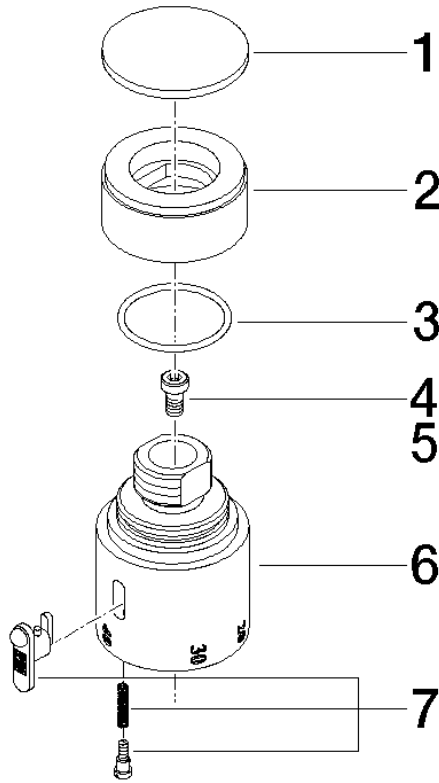

11 420 220

	Brushed Bronze	11 420 220-42
	Chrome	11 420 220-00
	Brushed Platinum	11 420 220-06
	Platinum	11 420 220-08
	Durabronze (23kt Gold)	11 420 220-09
		11 420 220-39
		11 420 220-43

Temperature control handle - Brushed Bronze

MADISON

11 420 220

11 420 220

11 420 220

Parts for other
finishes can be found
here: [Chrome](#)

Spare parts list