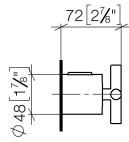

## TARA Regulator handle - Brushed Platinum

---

11 431 892

## TARA Regulator handle - Brushed Platinum

---

11 431 892

mm [inches]