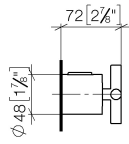

## TARA Regulator handle - Platinum

---

11 431 892

## TARA Regulator handle - Platinum

---

11 431 892

mm [inches]