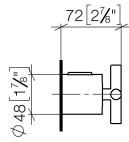

TARA Regulator handle - Brushed Bronze

11 431 892

TARA Regulator handle - Brushed Bronze

11 431 892

mm [inches]

TARA Regulator handle - Brushed Bronze

11 431 892

Parts for other
finishes can be found
here: [Chrome](#)