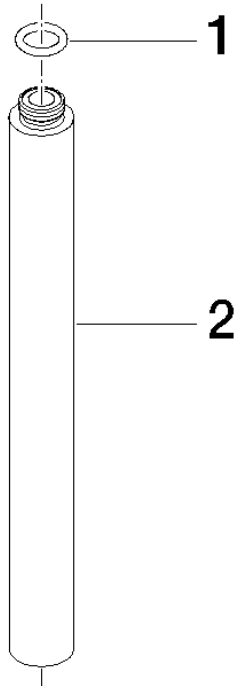

## Extension for shower with fixed riser 200 mm - Chrome

IMO

12 120 970

	Chrome	12 120 970-00
	Brushed Light Gold	12 120 970-27

Fits: IMO, LULU, MADISON, MEM, TARA,  
CL.1, LISSÉ, VAIA, META, CYO

## Extension for shower with fixed riser 200 mm - Chrome

---

IMO

12 120 970

12 120 970

mm [inches]

12 120 970

**Product version from 6/1/2024**

Parts for other  
finishes can be found  
here: Brushed Light  
Gold

Extension for shower with fixed riser 200 mm - Chrome

IMO

12 120 970

**Spare parts list**

**Product version from 6/1/2024**

No.	Item Number	Name	Quantity used	Delivery time
	90 14 10 011 00 90	seal	2	2