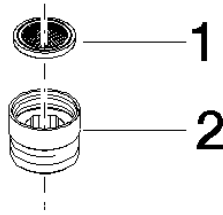

**Adapter for shower outlet 3/8" x 1/2" - Brushed Platinum**

IMO

12 202 979

- adapter M 20 x 1 female thread x 1/2" male thread for the connection of a shower hose 1/2" female thread

Fits: IMO, LULU, MADISON, MEM, TARA, CL.1, LISSÉ, VAIA, META, CYO

12 202 979

mm [inches]

12 202 979

Parts for other finishes can be found here: [Chrome](#)