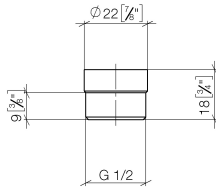

**Adapter for shower outlet 3/8" x 1/2" - Dark Chrome**

IMO

12 202 979

- adapter M 20 x 1 female thread x 1/2" male thread for the connection of a shower hose 1/2" female thread

Fits: IMO, LULU, MADISON, MEM, TARA, CL.1, LISSÉ, VAIA, META, CYO

12 202 979

mm [inches]

12 202 979

Parts for other  
finishes can be found  
here: [Chrome](#)