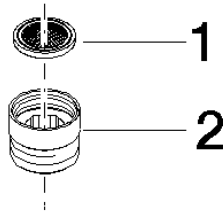

**Adapter for shower outlet 3/8" x 1/2" - Light Gold**

IMO

12 202 979

- adapter M 20 x 1 female thread x 1/2" male thread for the connection of a shower hose 1/2" female thread

Fits: IMO, LULU, MADISON, MEM, TARA, CL.1, LISSÉ, VAIA, META, CYO

12 202 979

mm [inches]

12 202 979

Parts for other finishes can be found here: [Chrome](#)