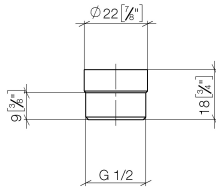

**Adapter for shower outlet 3/8" x 1/2" - Light Gold**

IMO

12 202 979

- adapter M 20 x 1 female thread x 1/2" male thread for the connection of a shower hose 1/2" female thread

Fits: IMO, LULU, MADISON, MEM, TARA, CL.1, LISSÉ, VAIA, META, CYO

12 202 979

mm [inches]

12 202 979

Parts for other finishes can be found here: [Chrome](#)