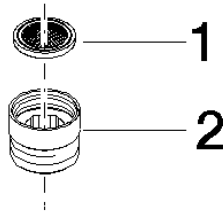

**Adapter for shower outlet 3/8" x 1/2" - Brushed Light Gold**

IMO

12 202 979

- adapter M 20 x 1 female thread x 1/2" male thread for the connection of a shower hose 1/2" female thread

Fits: IMO, LULU, MADISON, MEM, TARA, CL.1, LISSÉ, VAIA, META, CYO

	Brushed Light Gold	12 202 979-27
	Chrome	12 202 979-00
	Brushed Platinum	12 202 979-06
	Platinum	12 202 979-08
	Dark Chrome	12 202 979-19
	Light Gold	12 202 979-26
	Brushed Durabronze (23kt Gold)	12 202 979-28
	Matte Black	12 202 979-33
	Brushed Bronze	12 202 979-42
	Brushed Champagne (22kt Gold)	12 202 979-46
	Champagne (22kt Gold)	12 202 979-47
	Brushed Chrome	12 202 979-93
	Brushed Dark Platinum	12 202 979-99

12 202 979

mm [inches]

12 202 979

Parts for other finishes can be found here: [Chrome](#)