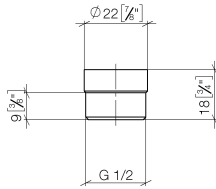

**Adapter for shower outlet 3/8" x 1/2" - Brushed Light Gold**

IMO

12 202 979

- adapter M 20 x 1 female thread x 1/2" male thread for the connection of a shower hose 1/2" female thread

Fits: IMO, LULU, MADISON, MEM, TARA, CL.1, LISSÉ, VAIA, META, CYO

12 202 979

mm [inches]

12 202 979

Parts for other finishes can be found here: [Chrome](#)