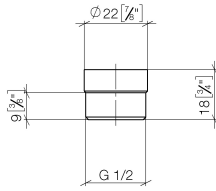

**Adapter for shower outlet 3/8" x 1/2" - Brushed Champagne (22kt Gold)**

IMO

12 202 979

- adapter M 20 x 1 female thread x 1/2" male thread for the connection of a shower hose 1/2" female thread

Fits: IMO, LULU, MADISON, MEM, TARA, CL.1, LISSÉ, VAIA, META, CYO

12 202 979

mm [inches]

12 202 979

Parts for other  
finishes can be found  
here: [Chrome](#)