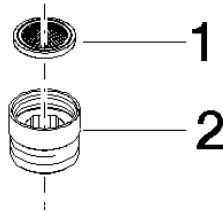

Adapter for shower outlet 3/8" x 1/2" - Brushed Chrome

IMO

12 202 979

- adapter M 20 x 1 female thread x 1/2" male thread for the connection of a shower hose 1/2" female thread

Fits: IMO, LULU, MADISON, MEM, TARA, CL.1, LISSÉ, VAIA, META, CYO

12 202 979

mm [inches]

12 202 979

Parts for other finishes can be found here: [Chrome](#)

Spare parts list

No.	Item Number	Name	Quantity used	Delivery time
1	09 23 01 039 90	sieve	1	2
2	09 24 03 141 20-93	adaptor	1	20